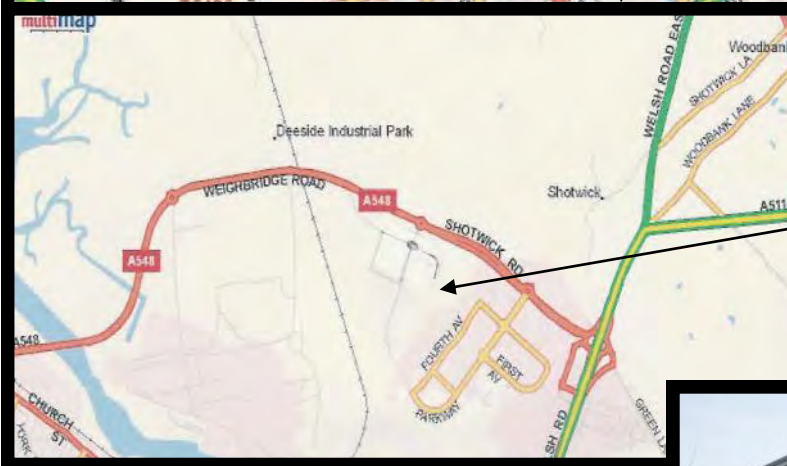

# *Jones Environmental Laboratory*

**We are here:  
Unit 3 on left  
hand side**

Head for Deeside Ind Park  
also signed to Flint A548  
Go past Zones 1 and 2  
Turn left into Zone 3  
Left at first small roundabout  
Follow road round and we are on the left hand side

Unit 3 Deeside Point, Zone 3 Deeside Industrial Park, Deeside, CH5 2UA  
Tel: 01244833 780

**Note: Sat Nav only gets you as far as the start of zone 3 and not our address**